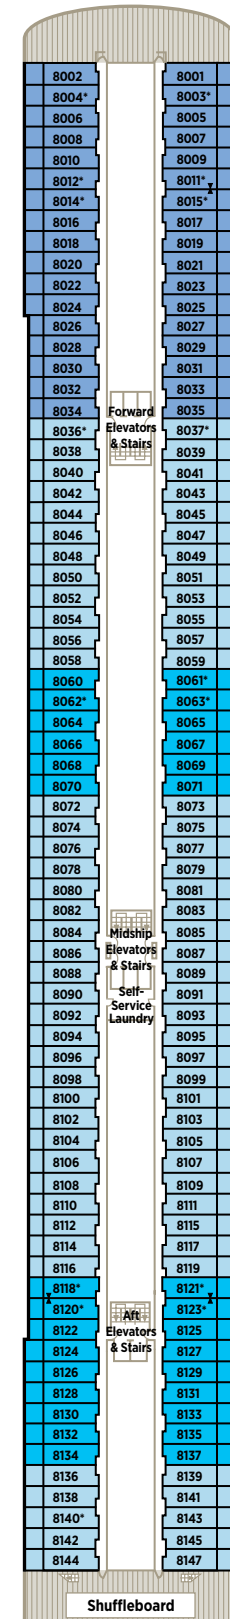

# CRYSTAL SERENITY PENTHOUSES & STATEROOMS

THE ALL INCLUSIVE

CP

**Category CP** Crystal Penthouse with Verandah | 1,345 sq. ft. (with verandah)  
 Spacious living room / Separate dining area / Large private verandah / Complimentary wine plus choice of spirits from set menu upon embarkation / Complimentary soft drinks, beer and bottled water in room / Personal butler service / Complimentary pressing service / State-of-the-art Bang & Olufsen® sound system / Data port for laptop hook-up and wireless Internet access / 46" flat-panel 3D television and Blu-ray DVD-CD player in living room, 26" flat-panel television in bedroom, and flat-panel television in bathroom / Sophisticated one-touch lighting system / Cordless phone / Guest bathroom / Pantry / Private workout area / Library-sitting room / Large bedroom with queen-size bed or twin beds with sumptuous bedding / Master bath with Jacuzzi and ocean view / Separate shower and bidet / Walk-in closet / Refrigerator / Security safe / Two car transfers

# CRYSTAL SERENITY DECK PLANS

- CP Crystal Penthouse with Verandah
- PS Penthouse Suite with Verandah
- PH Penthouse with Verandah
- P1 Deck 10 Deluxe Stateroom with Verandah
- P2 Deck 10 Deluxe Stateroom with Verandah Forward
- A1 Deck 9 Deluxe Stateroom with Verandah
- A2 Deck 9 Deluxe Stateroom with Verandah Forward
- B1 Deck 8 Deluxe Stateroom with Verandah
- B2 Deck 8 Deluxe Stateroom with Verandah Slightly Limited View
- B3 Deck 8 Deluxe Stateroom with Verandah Forward
- C1 Deck 7 Deluxe Stateroom with Large Picture Window
- C2 Deck 7 Deluxe Stateroom with Large Picture Window Slightly Limited View
- C3 Deck 7 Deluxe Stateroom with Large Picture Window Forward

‡ Connecting staterooms

▲ Queen-bed configuration only

SUN DECK 13

LIDO DECK 12

PENTHOUSE DECK 11

PENTHOUSE DECK 10

SEABREEZE DECK 9

HORIZON DECK 8