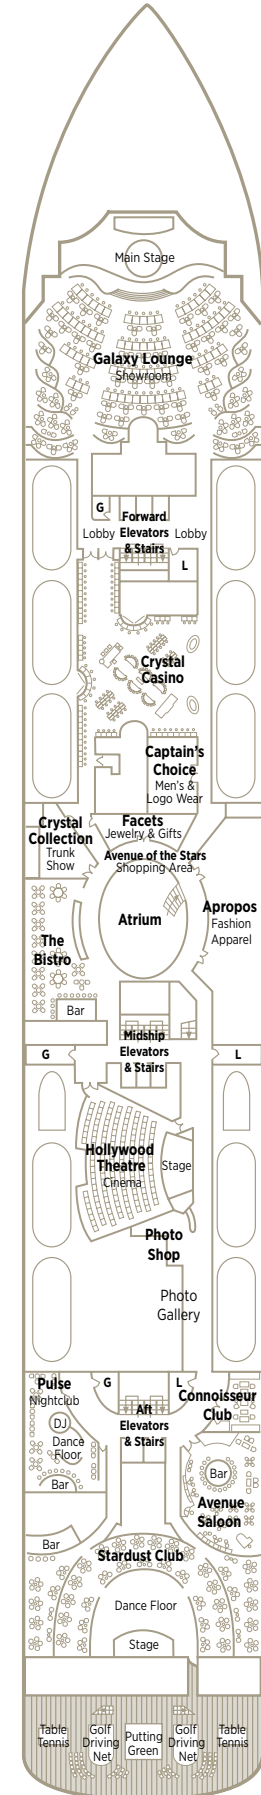

# CRYSTAL SERENITY PENTHOUSES & STATEROOMS

THE ALL INCLUSIVE

CP

**Category CP** Crystal Penthouse with Verandah | 1,345 sq. ft. (with verandah)  
 Spacious living room / Separate dining area / Large private verandah / Complimentary wine plus choice of spirits from set menu upon embarkation / Complimentary soft drinks, beer and bottled water in room / Personal butler service / Complimentary pressing service / State-of-the-art Bang & Olufsen® sound system / Data port for laptop hook-up and wireless Internet access / 46" flat-panel 3D television and Blu-ray DVD-CD player in living room, 26" flat-panel television in bedroom, and flat-panel television in bathroom / Sophisticated one-touch lighting system / Cordless phone / Guest bathroom / Pantry / Private workout area / Library-sitting room / Large bedroom with queen-size bed or twin beds with sumptuous bedding / Master bath with Jacuzzi and ocean view / Separate shower and bidet / Walk-in closet / Refrigerator / Security safe / Two car transfers

# CRYSTAL SERENITY DECK PLANS

- CP Crystal Penthouse with Verandah
- PS Penthouse Suite with Verandah
- PH Penthouse with Verandah
- P1 Deck 10 Deluxe Stateroom with Verandah
- P2 Deck 10 Deluxe Stateroom with Verandah Forward
- A1 Deck 9 Deluxe Stateroom with Verandah
- A2 Deck 9 Deluxe Stateroom with Verandah Forward
- B1 Deck 8 Deluxe Stateroom with Verandah
- B2 Deck 8 Deluxe Stateroom with Verandah Slightly Limited View
- B3 Deck 8 Deluxe Stateroom with Verandah Forward
- C1 Deck 7 Deluxe Stateroom with Large Picture Window
- C2 Deck 7 Deluxe Stateroom with Large Picture Window Slightly Limited View
- C3 Deck 7 Deluxe Stateroom with Large Picture Window Forward

‡ Connecting staterooms

▲ Queen-bed configuration only

SUN DECK 13

LIDO DECK 12

PENTHOUSE DECK 11

PENTHOUSE DECK 10

SEABREEZE DECK 9

HORIZON DECK 8

PROMENADE DECK 7

TIFFANY DECK 6

CRYSTAL DECK 5