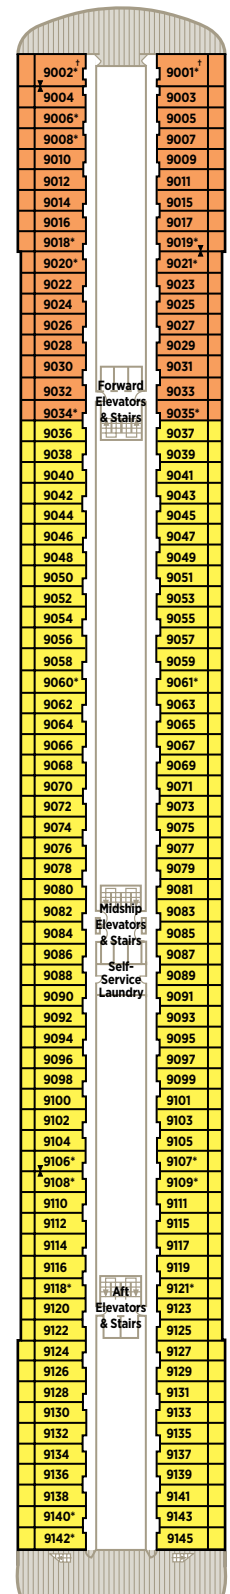

SEABREEZE DECK 9