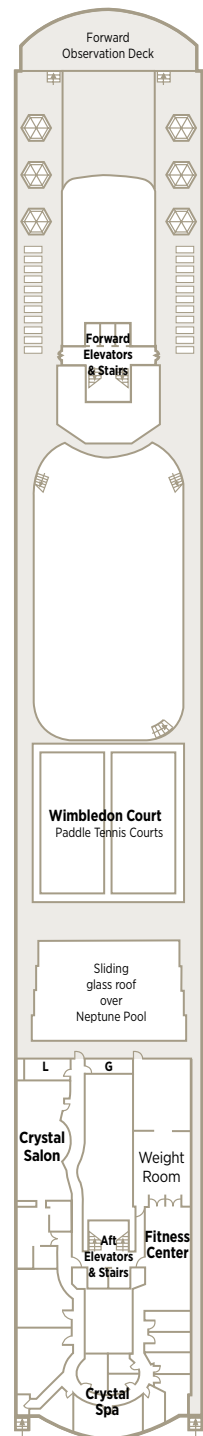

CRYSTAL SERENITY DECK PLANS

- CP Crystal Penthouse with Verandah
- PS Penthouse Suite with Verandah
- PH Penthouse with Verandah
- P1 Deck 10 Deluxe Stateroom with Verandah
- P2 Deck 10 Deluxe Stateroom with Verandah Forward
- A1 Deck 9 Deluxe Stateroom with Verandah
- A2 Deck 9 Deluxe Stateroom with Verandah Forward
- B1 Deck 8 Deluxe Stateroom with Verandah
- B2 Deck 8 Deluxe Stateroom with Verandah Slightly Limited View
- B3 Deck 8 Deluxe Stateroom with Verandah Forward
- C1 Deck 7 Deluxe Stateroom with Large Picture Window
- C2 Deck 7 Deluxe Stateroom with Large Picture Window Slightly Limited View
- C3 Deck 7 Deluxe Stateroom with Large Picture Window Forward

* Third berth available; as well as in Penthouses (PS and PH) with the exception of those designed for guests with disabilities, 10064 and 10065. Note: Third berth waiver is required.

† Staterooms for guests with disabilities

‡ Connecting staterooms

▲ Queen-bed configuration only

SUN DECK 13