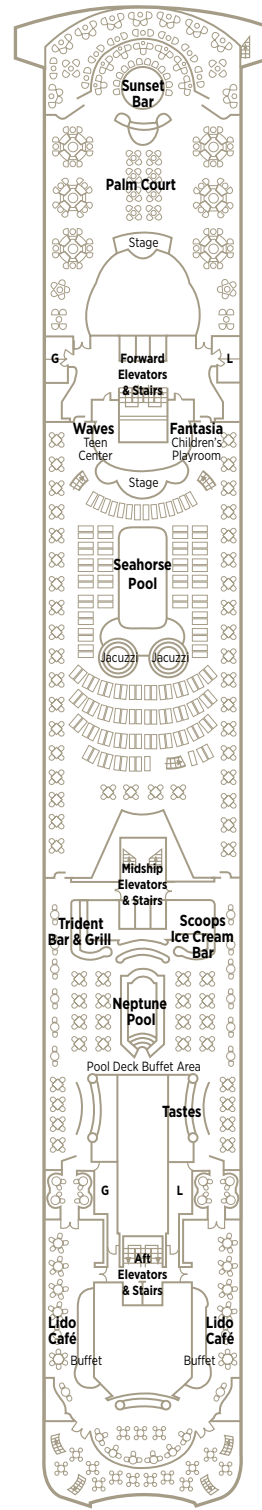

# CRYSTAL SERENITY PENTHOUSES & STATEROOMS

THE ALL INCLUSIVE

CP

**Category CP** Crystal Penthouse with Verandah | 1,345 sq. ft. (with verandah)  
 Spacious living room / Separate dining area / Large private verandah / Complimentary wine plus choice of spirits from set menu upon embarkation / Complimentary soft drinks, beer and bottled water in room / Personal butler service / Complimentary pressing service / State-of-the-art Bang & Olufsen® sound system / Data port for laptop hook-up and wireless Internet access / 46" flat-panel 3D television and Blu-ray DVD-CD player in living room, 26" flat-panel television in bedroom, and flat-panel television in bathroom / Sophisticated one-touch lighting system / Cordless phone / Guest bathroom / Pantry / Private workout area / Library-sitting room / Large bedroom with queen-size bed or twin beds with sumptuous bedding / Master bath with Jacuzzi and ocean view / Separate shower and bidet / Walk-in closet / Refrigerator / Security safe / Two car transfers

# CRYSTAL SERENITY DECK PLANS

- CP Crystal Penthouse with Verandah
- PS Penthouse Suite with Verandah
- PH Penthouse with Verandah
- P1 Deck 10 Deluxe Stateroom with Verandah
- P2 Deck 10 Deluxe Stateroom with Verandah Forward
- A1 Deck 9 Deluxe Stateroom with Verandah
- A2 Deck 9 Deluxe Stateroom with Verandah Forward
- B1 Deck 8 Deluxe Stateroom with Verandah
- B2 Deck 8 Deluxe Stateroom with Verandah Slightly Limited View
- B3 Deck 8 Deluxe Stateroom with Verandah Forward
- C1 Deck 7 Deluxe Stateroom with Large Picture Window
- C2 Deck 7 Deluxe Stateroom with Large Picture Window Slightly Limited View
- C3 Deck 7 Deluxe Stateroom with Large Picture Window Forward

‡ Connecting staterooms

▲ Queen-bed configuration only

SUN DECK 13

LIDO DECK 12

PENTHOUSE DECK 11

PENTHOUSE DECK 10

SEABREEZE DECK 9

HORIZON DECK 8