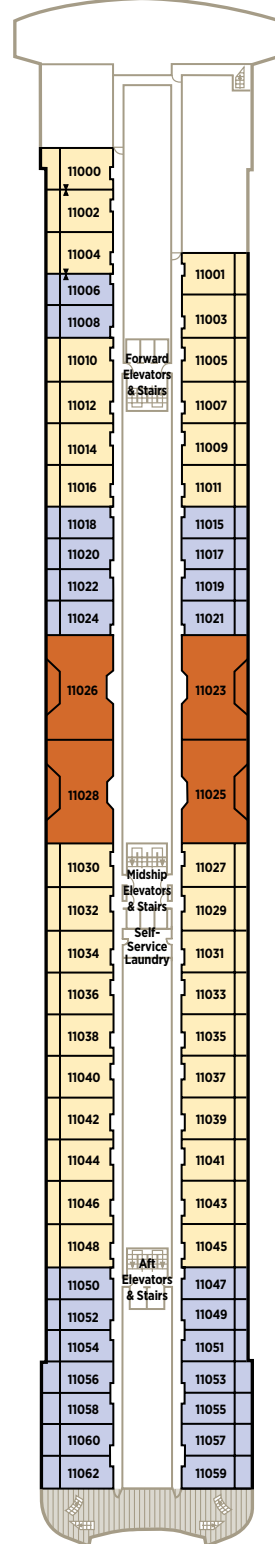

PENTHOUSE DECK 11