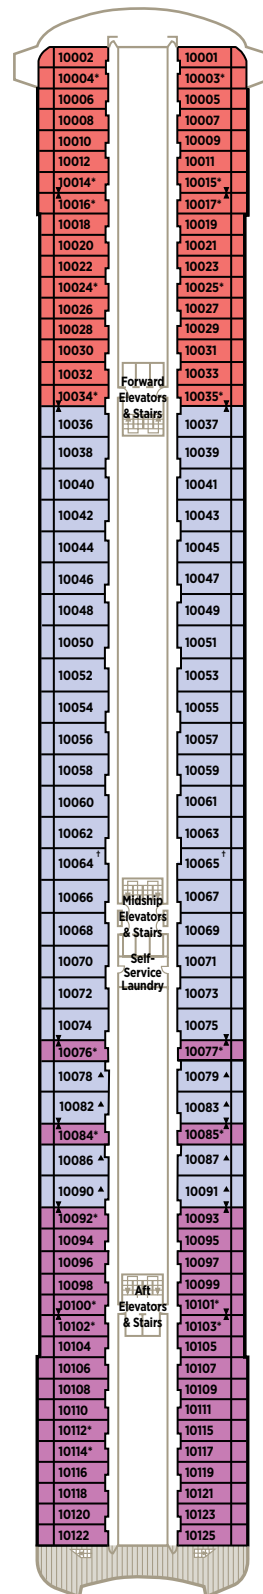

PENTHOUSE DECK 10