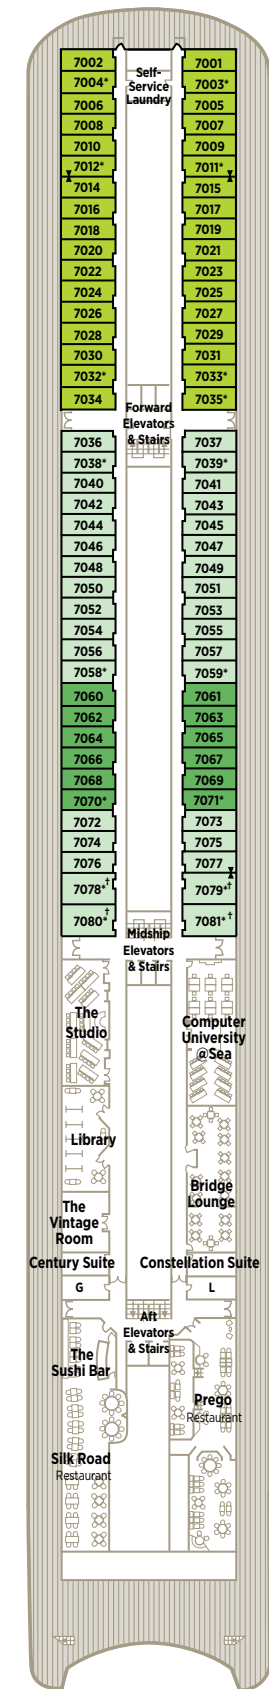

# CRYSTAL SERENITY PENTHOUSES & STATEROOMS

THE ALL INCLUSIVE

CP

**Category CP** Crystal Penthouse with Verandah | 1,345 sq. ft. (with verandah)  
 Spacious living room / Separate dining area / Large private verandah / Complimentary wine plus choice of spirits from set menu upon embarkation / Complimentary soft drinks, beer and bottled water in room / Personal butler service / Complimentary pressing service / State-of-the-art Bang & Olufsen® sound system / Data port for laptop hook-up and wireless Internet access / 46" flat-panel 3D television and Blu-ray DVD-CD player in living room, 26" flat-panel television in bedroom, and flat-panel television in bathroom / Sophisticated one-touch lighting system / Cordless phone / Guest bathroom / Pantry / Private workout area / Library-sitting room / Large bedroom with queen-size bed or twin beds with sumptuous bedding / Master bath with Jacuzzi and ocean view / Separate shower and bidet / Walk-in closet / Refrigerator / Security safe / Two car transfers

# CRYSTAL SERENITY DECK PLANS

- CP Crystal Penthouse with Verandah
- PS Penthouse Suite with Verandah
- PH Penthouse with Verandah
- P1 Deck 10 Deluxe Stateroom with Verandah
- P2 Deck 10 Deluxe Stateroom with Verandah Forward
- A1 Deck 9 Deluxe Stateroom with Verandah
- A2 Deck 9 Deluxe Stateroom with Verandah Forward
- B1 Deck 8 Deluxe Stateroom with Verandah
- B2 Deck 8 Deluxe Stateroom with Verandah Slightly Limited View
- B3 Deck 8 Deluxe Stateroom with Verandah Forward
- C1 Deck 7 Deluxe Stateroom with Large Picture Window
- C2 Deck 7 Deluxe Stateroom with Large Picture Window Slightly Limited View
- C3 Deck 7 Deluxe Stateroom with Large Picture Window Forward

‡ Connecting staterooms

▲ Queen-bed configuration only

SUN DECK 13

LIDO DECK 12

PENTHOUSE DECK 11

PENTHOUSE DECK 10

SEABREEZE DECK 9

HORIZON DECK 8