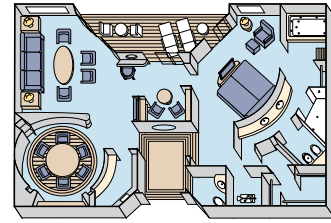

# CRYSTAL SERENITY PENTHOUSES & STATEROOMS

THE ALL INCLUSIVE

CP

**Category CP** Crystal Penthouse with Verandah | 1,345 sq. ft. (with verandah)  
 Spacious living room / Separate dining area / Large private verandah / Complimentary wine plus choice of spirits from set menu upon embarkation / Complimentary soft drinks, beer and bottled water in room / Personal butler service / Complimentary pressing service / State-of-the-art Bang & Olufsen® sound system / Data port for laptop hook-up and wireless Internet access / 46" flat-panel 3D television and Blu-ray DVD-CD player in living room, 26" flat-panel television in bedroom, and flat-panel television in bathroom / Sophisticated one-touch lighting system / Cordless phone / Guest bathroom / Pantry / Private workout area / Library-sitting room / Large bedroom with queen-size bed or twin beds with sumptuous bedding / Master bath with Jacuzzi and ocean view / Separate shower and bidet / Walk-in closet / Refrigerator / Security safe / Two car transfers

PS

**Category PS** Penthouse Suite with Verandah | 538 sq. ft. (with verandah)  
 Spacious living area / Dining area / Private verandah / Complimentary wine plus choice of spirits from set menu upon embarkation / Complimentary soft drinks, beer and bottled water in room / Personal butler service / Complimentary pressing service / Two flat-panel televisions with Blu-ray DVD-CD players / Sophisticated one-touch lighting system / "Do Not Disturb" electronic doorbell / Data port for laptop hook-up and wireless Internet access / Separate bedroom area / Vanity in bedroom / Queen-size bed or twin beds with sumptuous bedding, and third berth / Picture window in bedroom / Full Jacuzzi bathtub / Separate shower / Bidet / Walk-in closet / Refrigerator / Security safe